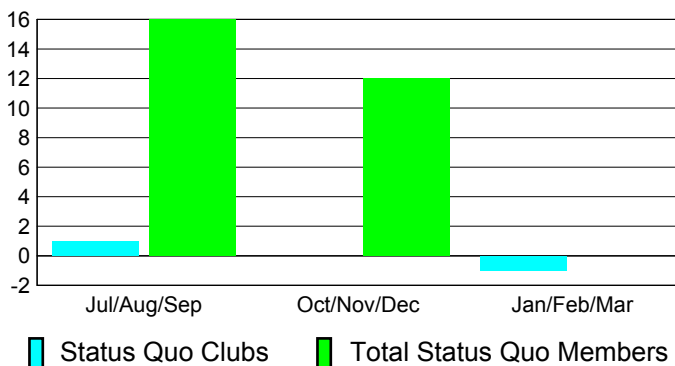

Club Results 2010-2011

Goal, New, Dropped, Gain/Loss

Comparison of Club Gain/Loss

Current Year Compared to the Previous Year

YTD Status Quo Clubs 2010-2011

Status Quo Clubs Compared to Status Quo Members

MEMBERSHIP

Membership Results
2010-2011

Membership
2009-2010

Month	Net Memb Goal	Actual New Memb	Actual Dropped Memb	Gain/Loss of Memb	Gain/Loss of Memb
Jul/Aug/Sep	0	20	-66	-46	28
Oct/Nov/Dec	0	47	-43	4	40
Jan/Feb/Mar	0	39	-52	-13	-5
Totals	0	106	-161	-55	63