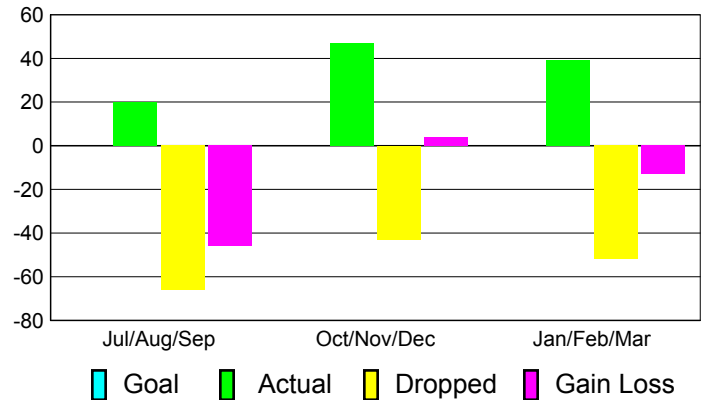

Membership Results 2010-2011

Goal, New, Dropped, Gain/Loss

Comparison of Membership Gain/Loss

Current Year Compared to the Previous Year