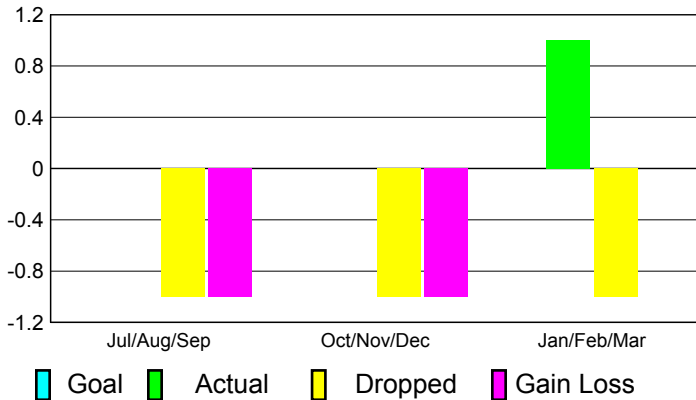

2010-2011 GMT Reports for District (or Undistricted) **District LA 2**

GMT: **Mr. Edison Karnopp**

Location: **BRAZIL**

GMT CA: **3**

CLUBS

Club Results
2010-2011

Clubs
2009-2010

Month	New Club Goal	Actual New Clubs	Actual Dropped Clubs	Gain/Loss of Clubs	Gain/Loss of Clubs
Jul/Aug/Sep	0	0	-1	-1	0
Oct/Nov/Dec	0	0	-1	-1	0
Jan/Feb/Mar	0	1	-1	0	0
Totals	0	1	-3	-2	0

Club Results 2010-2011

Goal, New, Dropped, Gain/Loss

Comparison of Club Gain/Loss

Current Year Compared to the Previous Year

YTD Status Quo Clubs 2010-2011

Status Quo Clubs Compared to Status Quo Members

MEMBERSHIP