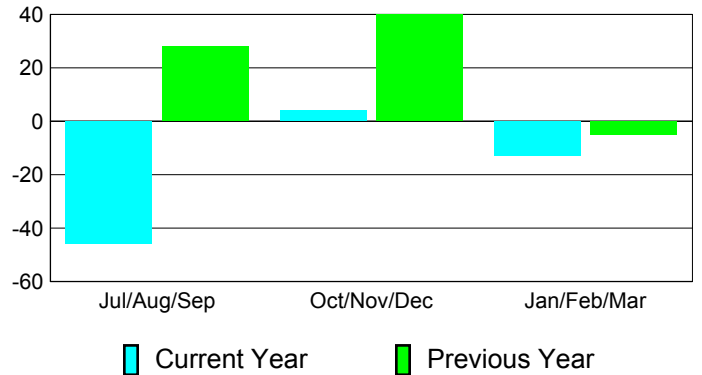

Membership Results
2010-2011

Membership
2009-2010

Month	Net Memb Goal	Actual New Memb	Actual Dropped Memb	Gain/Loss of Memb	Gain/Loss of Memb
Jul/Aug/Sep	0	20	-66	-46	28
Oct/Nov/Dec	0	47	-43	4	40
Jan/Feb/Mar	0	39	-52	-13	-5
Totals	0	106	-161	-55	63

Membership Results 2010-2011

Goal, New, Dropped, Gain/Loss

Comparison of Membership Gain/Loss

Current Year Compared to the Previous Year

Gender Comparison 2010-2011

Jul/Aug/Sep

Oct/Nov/Dec

Jan/Feb/Mar